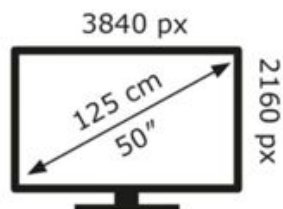

ENERG

Samsung

GU50BU8079U

78 kWh/1000h

ABCDEF**G**

110 kWh/1000h

2019/2013